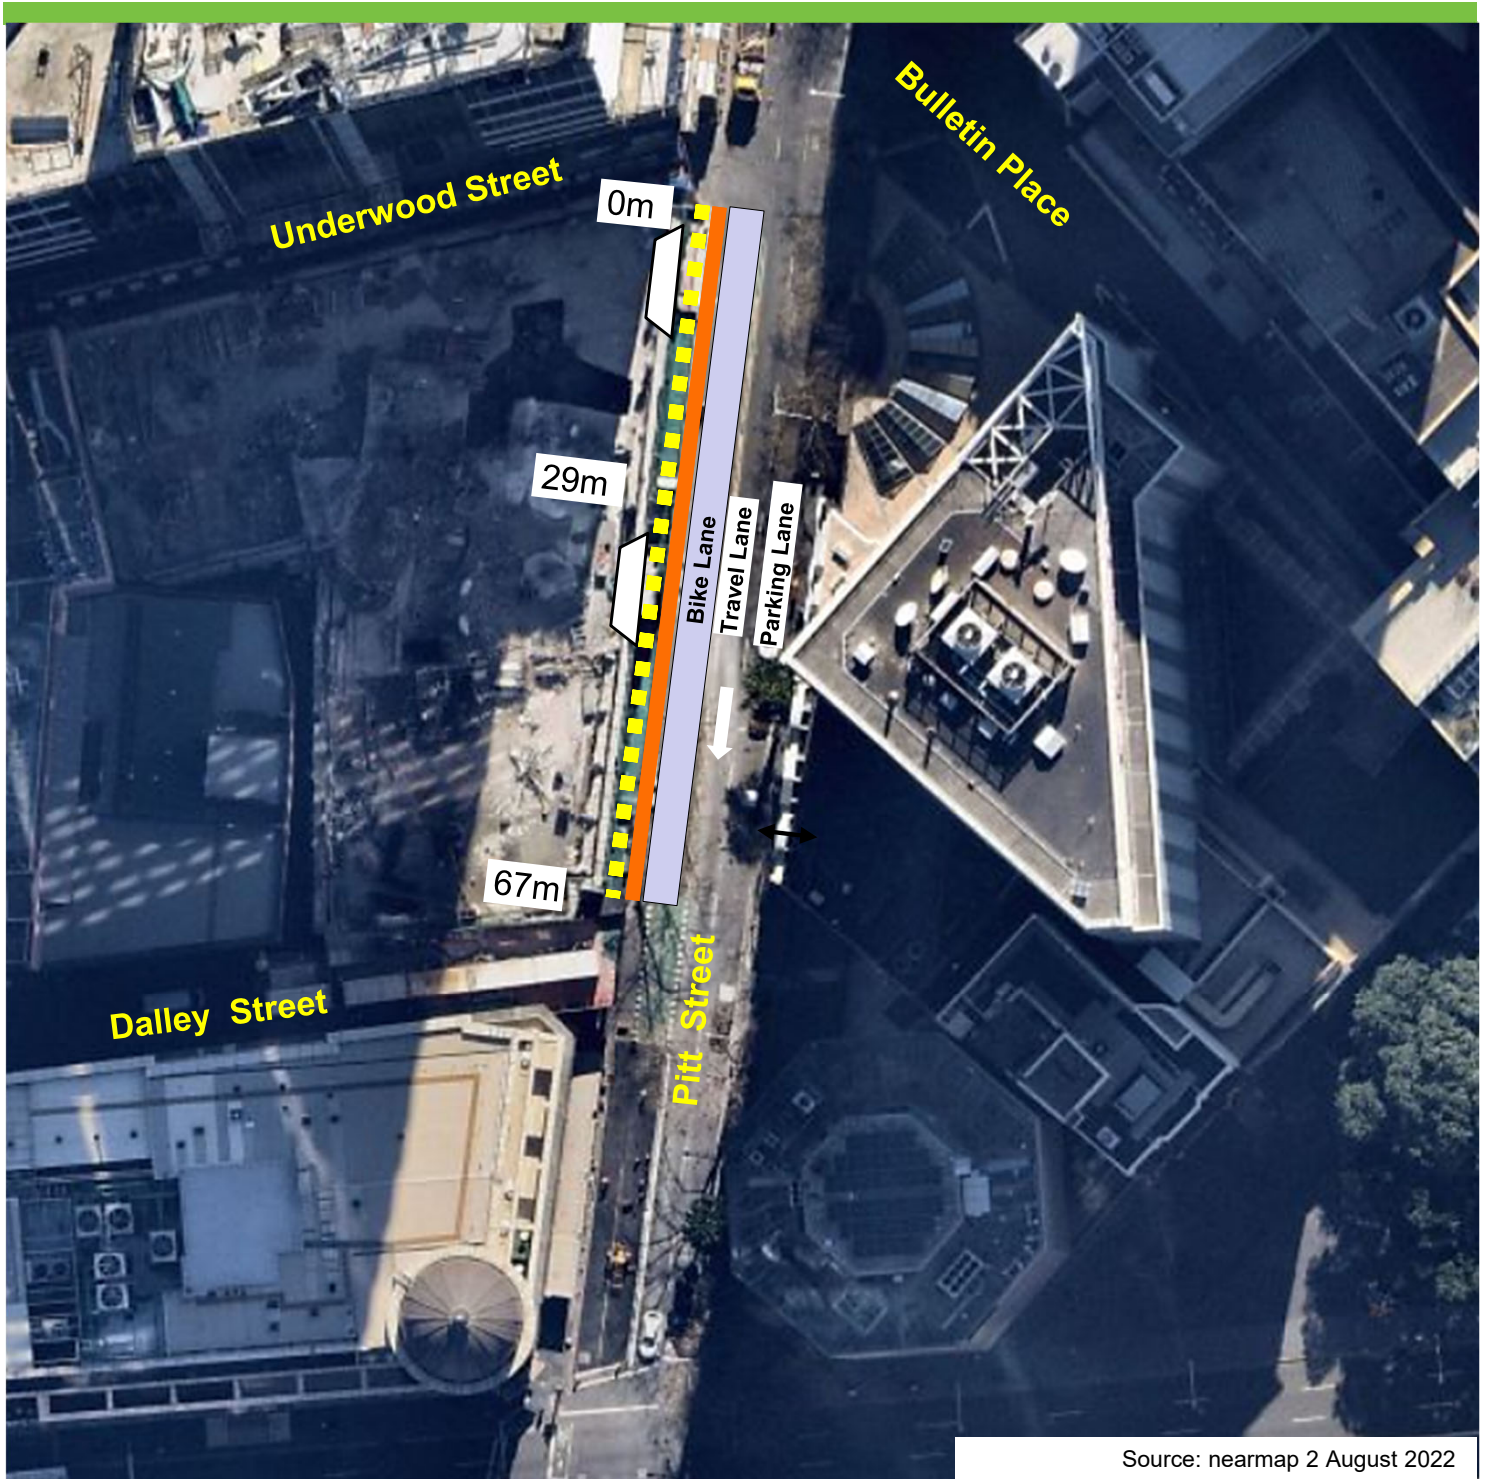

Pitt Street, Sydney Proposed Works Zone

Existing

 No Stopping

Proposed

 Works Zone
7am-7pm Mon-Fri
7am-5pm Sat
No Stopping All Other Times

 Bike Lane